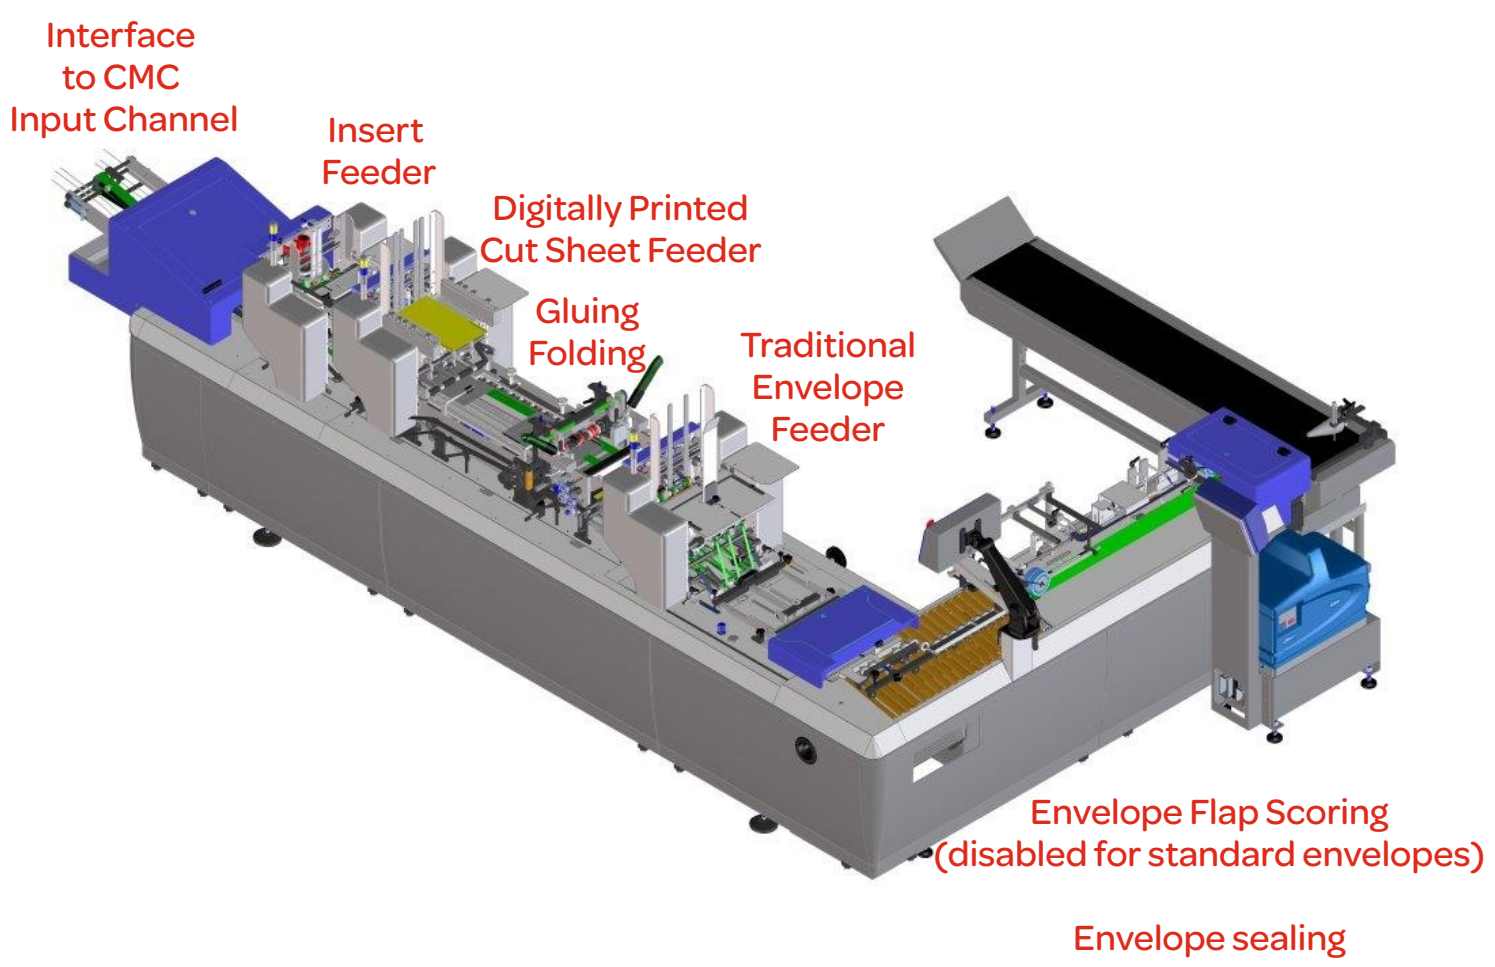

CMC150TWIN

New Multi-Mailer: traditional envelopes and envelopes from cut sheets

-Technical specifications-

MIN. ENVELOPE SIZE:	100X180mm
MAX. ENVELOPE SIZE:	235X330mm
MAX. MECHANICAL SPEED WITH STANDARD ENVELOPES:	C6/5 16.000 envelopes/hr C5 16.000 envelopes/hr C4 10.000 envelopes/hr
MAX. MECHANICAL SPEED WITH PRINTED CUT SHEETS:	8.000 envelopes/hr
MAX. ENVELOPE THICKNESS:	10 mm